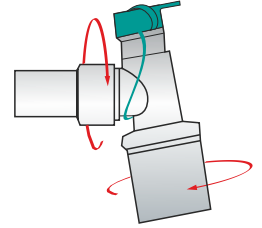

MN 132 - 09 | Elbow with Port
Portlu Elbow

TECHNICAL PROPERTIES
SUCTION LUER LOCK PORT
15M and Cobb 15F/22 M
Reusable and disposable models are available

MN 132 - 10 | Double Swivel Elbow with Port
Dönebilen başlıklı Portlu Elbow

TECHNICAL PROPERTIES
SUCTION PORT CAP
DOUBLE SWIVEL CONNECTOR
15M and Cobb 15F/22 M

MN 133 | Water Trap
Su Tutucu

CODE	MODEL
MN 133-01	WATER TRAP DISPOSABLE
MN 133-02	WATER TRAP REUSABLE

TECHNICAL PROPERTIES
Self sealing universal water trap
Reusable and disposable models are available
Adult and pediatric model