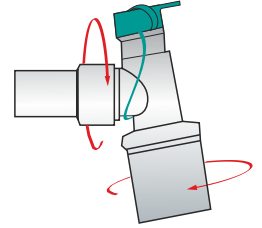

MN 132 - 09 | Elbow with Port
Portlu Elbow

TECHNICAL PROPERTIES
SUCTION LUER LOCK PORT
15M and Cobb 15F/22 M
Reusable and disposable models are available

MN 132 - 10 | Double Swivel Elbow with Port
Dönebilen başlıklı Portlu Elbow

TECHNICAL PROPERTIES
SUCTION PORT CAP
DOUBLE SWIVEL CONNECTOR
15M and Cobb 15F/22 M

MN 133 | Water Trap
Su Tutucu

CODE	MODEL
MN 133-01	WATER TRAP DISPOSABLE
MN 133-02	WATER TRAP REUSABLE

TECHNICAL PROPERTIES
Self sealing universal water trap
Reusable and disposable models are available
Adult and pediatric model